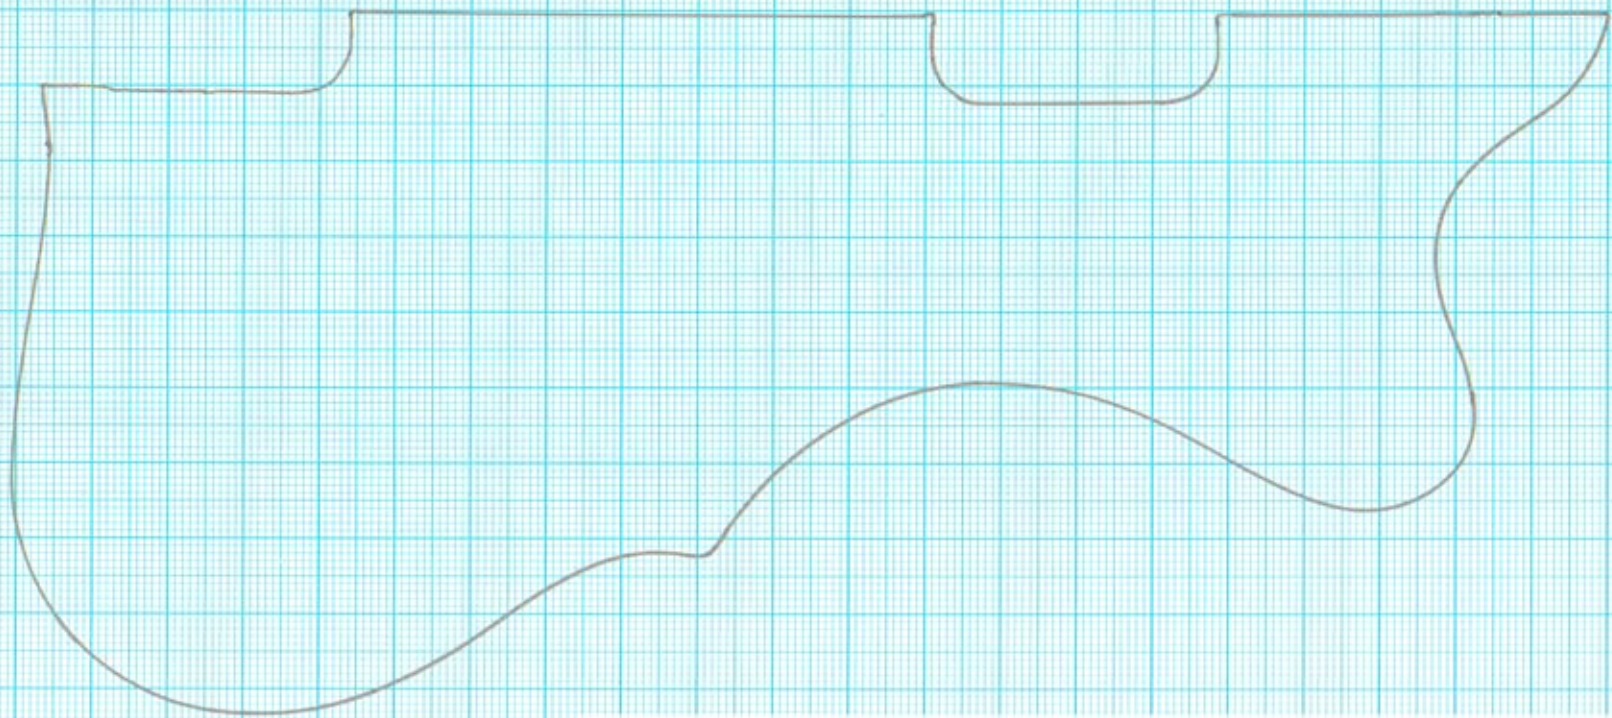

1965 Hofner President Scratchplate Tracing
Scale: 1 small square = 1mm

For other vintage guitar resources see www.vintageguitarandbass.com